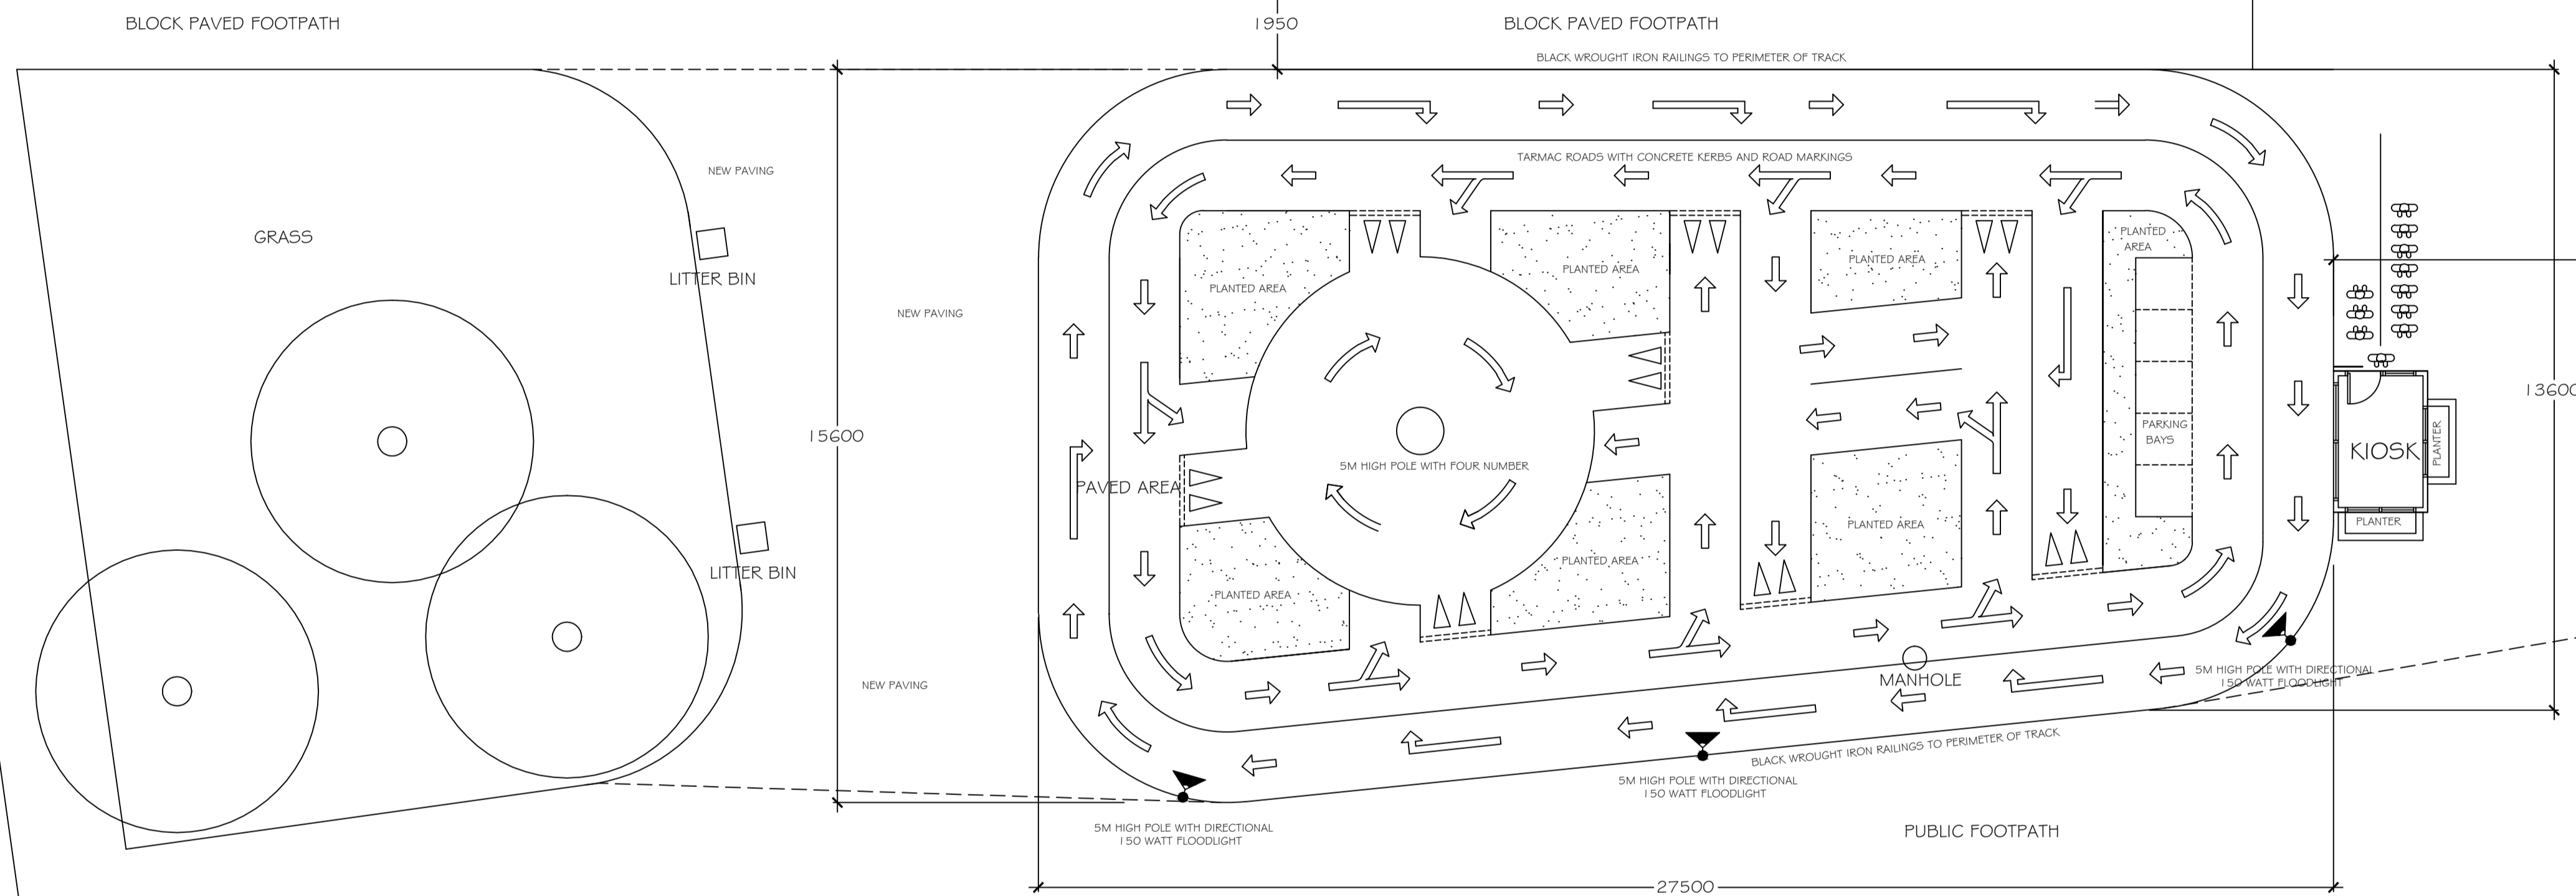

Oasis Amusements

The Blue Marlin

Smugglers Cove Adventure Golf

Sea Road

Sea Road