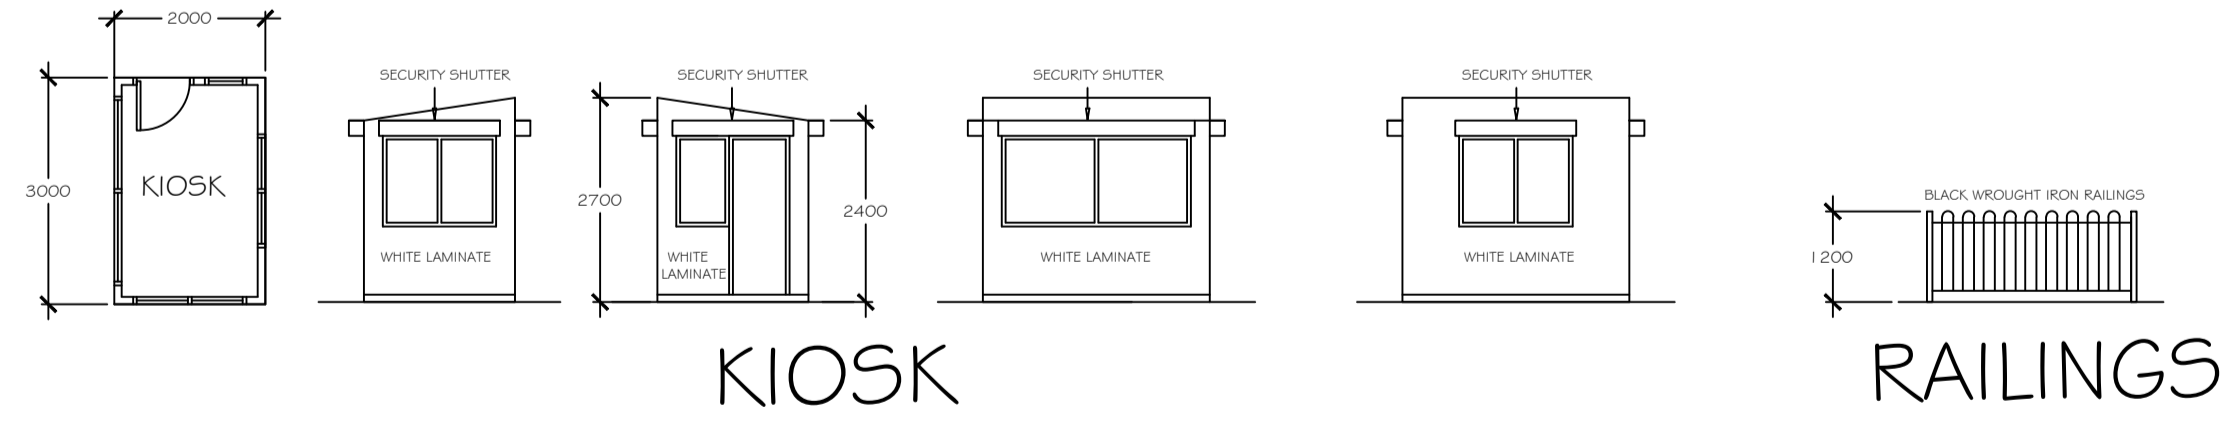

REVISION	DESCRIPTION	DRAWN BY	DATE
A	LAYOUT MODIFIED	K.BUTLER	16.10.2015

KBdesign
Architectural Services

SUITE 3,
TOWN HALL CHAMBERS,
7 BEACH ROAD,
SOUTH SHIELDS,
TYNE & WEAR,
NE33 2QA.
TEL : 0191 4566983
Email : mail@kbdesign.org.uk

TITLE
PROPOSED CHILDRENS DRIVING SCHOOL
OCEAN BEACH PLEASURE PARK SOUTH SHIELDS
PROPOSED SITE LAYOUT PLAN & ELEVATIONS

SCALE 1:100	DATE 16.07.2015	DRAWN BY K.BUTLER
PROJECT No 0391	DRAWING No 2195	Revision A

THIS DRAWING AND/OR SPECIFICATION IS THE SOLE PROPERTY AND COPYRIGHT OF KB DESIGN AND MAY NOT BE DISCLOSED TO ANY THIRD PARTY OR REPRODUCED IN WHOLE OR IN PART WITHOUT THE PRIOR CONSENT OF AN AUTHORISED REPRESENTATIVE OF KB DESIGN.